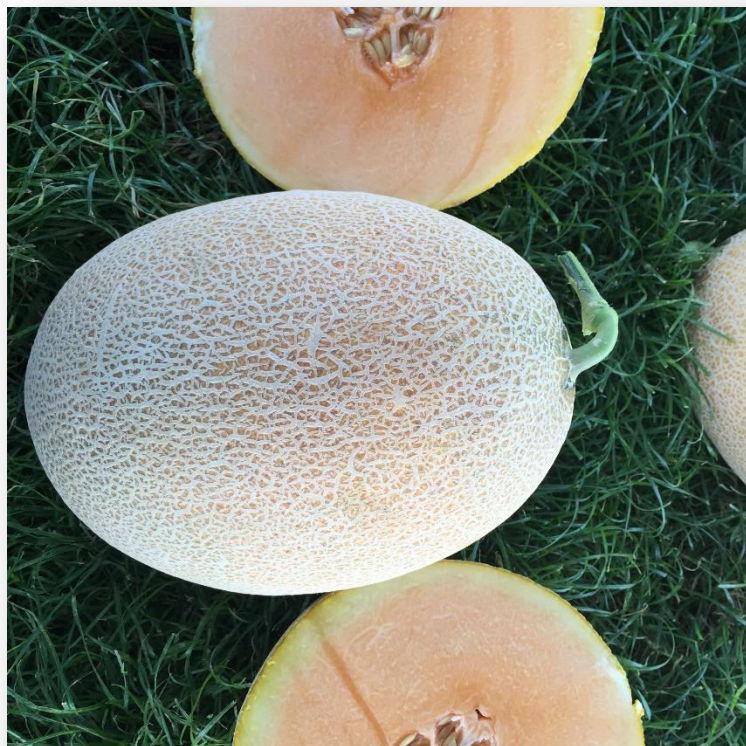

## WAFIR

- Type: Melon- Ananas
- Fruit Shape: Oval
- Average fruit weight: 3.5 kg
- Netting: Good netting
- Cavity: Medium
- Flesh Color: Deep orange
- Yield: High
- Good fruit - plant attachment
- Maturity: Very early