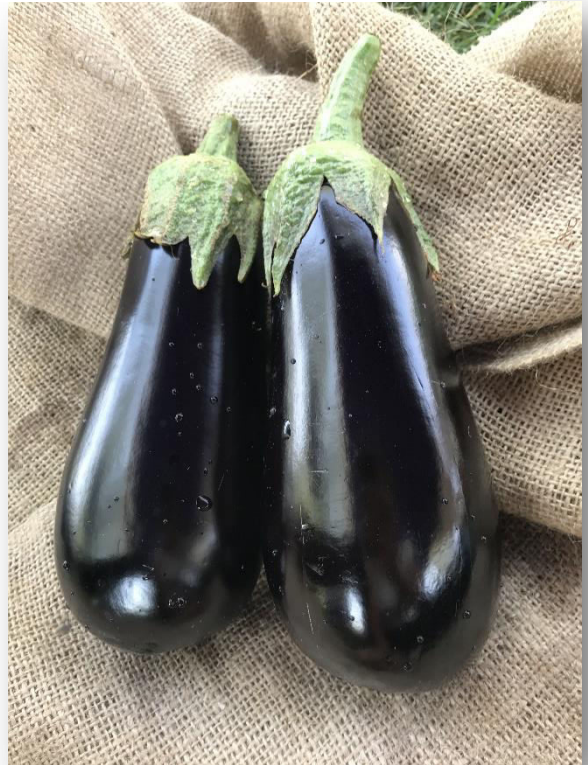

MALAK

- Type: Classic eggplant variety
- Plant Vigor: Vigorous
- Fruit shape: Tear drop
- Fruit Color: Dark black
- Average fruit weight: 300 - 400 gr.
- Green calyx with no spines
- Recommended for Open Field and Greenhouses