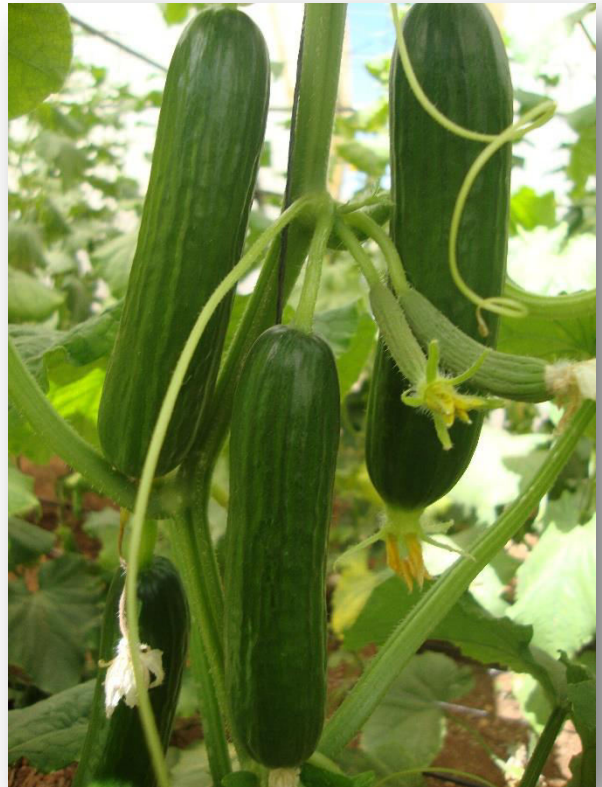

# JINAR

- Type: Parth. Beit Alpha Cucumber
- Fruits per node:3-4
- Fruit color: Medium dark green
- Average fruit Size: 16-18cm
- Recommended for spring and late summer plantation
- PM