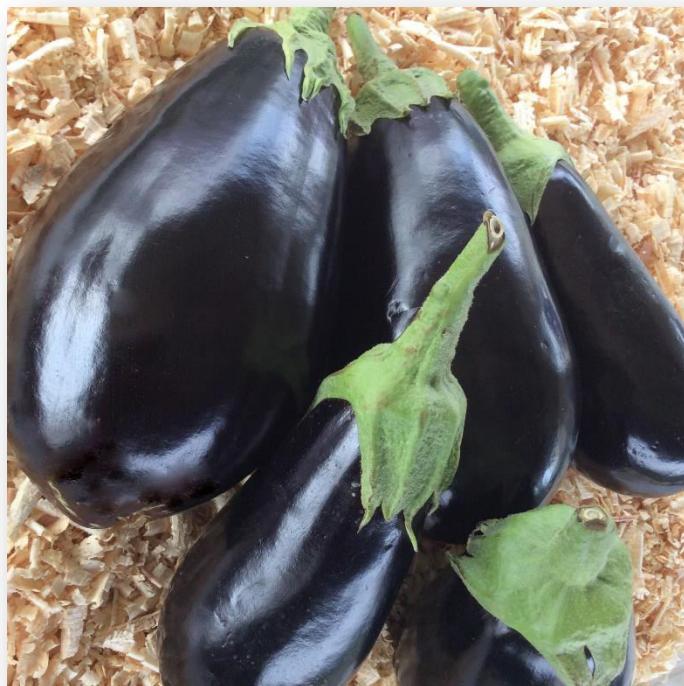

# JABAL

- Type: Oval elongated eggplant variety
- Plant Vigor: Vigorous
- Fruit shape: Tear drop, uniform
- Fruit Color: Dark glossy black
- Average plant height: 80- 100 cm
- Maturity: 45-50 days
- Average fruit length: 16 cm
- V, TMV