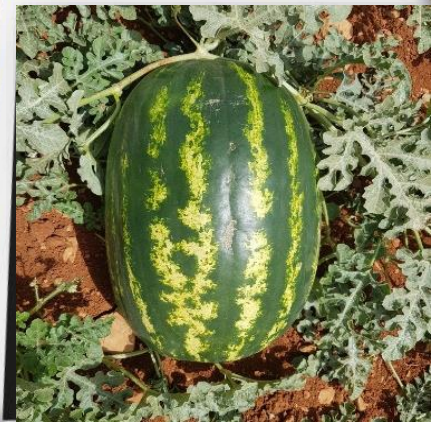

WATERMELON

CRIMSON SWEET
CHARLESTON GREY
SUGAR BABY

Be as cool as a WATERMELON

ALTON

Watermelon- Crimson type
Fruit Shape: Blocky round
Fruit Color: Dark green stripes
Average fruit weight: 13 - 15 kg
Uniform fruits
Very good taste
Mid early

NARIM

Watermelon- Crimson type
Fruit Shape: Round- blocky
Fruit Color: Dark green stripes, bright fresh red
Average fruit weight: 14-16 kg
Uniform fruits
Very early maturity

ROLAND

Watermelon- Crimson type
Fruit Shape: Round
Fruit Color: Dark green stripes
Average fruit weight: 12 - 14 kg
Uniform fruits
Very good taste
Mid early

Watermelon

VANDUM

Watermelon- Crimson type
Fruit Shape: Blocky round
Fruit Color: Dark green stripes
Average fruit weight: 13 - 14 kg
Uniform fruits
Very good taste
Mid early

AG 3

Watermelon- Crimson type
Fruit Shape: Oblong
Fruit Color: Dark green stripes,
bright fresh red
Average fruit weight: 14-16 kg
Uniform fruits
Mid early maturity

SUHAD

Watermelon- Sugar baby type
Fruit Shape: Round
Fruit Color: Dark green
Average fruit weight: 9.5 kg
Early

Watermelon

CITY

Type: Watermelon- Charleston Grey
Fruit Shape: Square round
Fruit Color: Light green- Grey
Average fruit weight: 13- 17 kg
Very good fruit setting
Uniform fruits
Very early