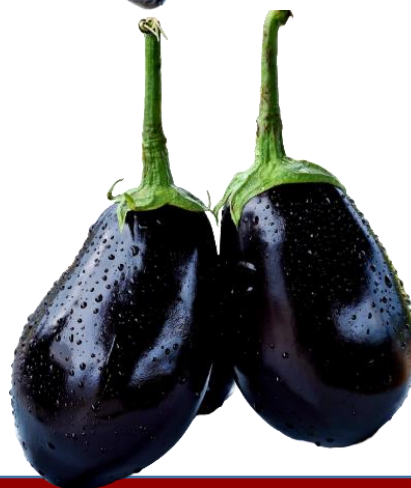

EGGPLANT

SALMA

Type: Long Eggplant variety
Plant Vigor: Vigorous
Fruit length: 20 cm
Fruit shape: Elongated, uniform
Fruit Color: Black glossy with green calyx
Recommended for open field and greenhouses

JABAL

Type: Oval elongated eggplant variety
Plant Vigor: Vigorous
Fruit shape: Tear drop, uniform
Fruit Color: Dark glossy black
Average plant height: 80- 100 cm
Maturity: 45-50 days
Average fruit length: 16 cm
V, TMV

No.44

Type: Long Eggplant variety
Plant Vigor: Vigorous
Fruit length: 20 cm
Fruit shape: Elongated, uniform
Average fruit weight 145 gr
Fruit Color: Black glossy with green calyx
Recommended for open field and greenhouses

MIRROR

Type: Oval round Eggplant variety
Plant Vigor: Vigorous
Fruit size: 18cm x 13cm
Average fruit weight 500gr
Fruit shape: Round oval
Fruit Color: Black glossy with green calyx
Recommended for open field and greenhouses