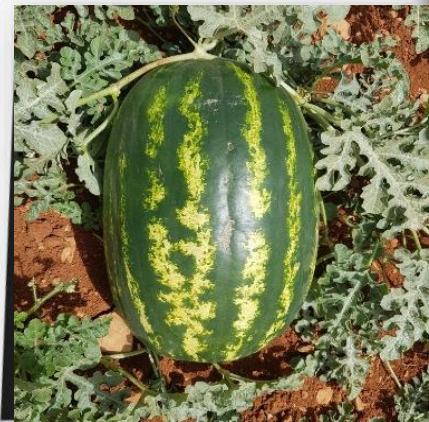

Determinate Tomato Saladette

WATERMELON

CRIMSON SWEET
CHARLESTON GREY
SUGAR BABY

Be as cool as a WATERMELON

ALTON

Watermelon- Crimson type
Fruit Shape: Blocky round
Fruit Color: Dark green stripes
Average fruit weight: 13 - 15 kg
Uniform fruits
Very good taste
Mid early

NARIM

Watermelon- Crimson type
Fruit Shape: Round- blocky
Fruit Color: Dark green stripes, bright fresh red
Average fruit weight: 14-16 kg
Uniform fruits
Very early maturity

ROLAND

Watermelon- Crimson type
Fruit Shape: Round
Fruit Color: Dark green stripes
Average fruit weight: 12 - 14 kg
Uniform fruits
Very good taste
Mid early